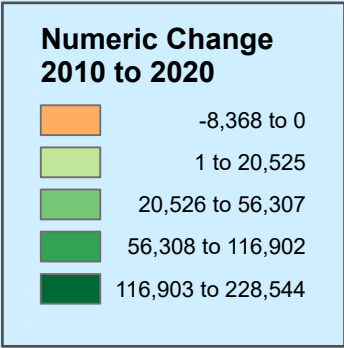

Population: Numeric Change By County California: 2010 to 2020

County	Num Chg	County	Num Chg	County	Num Chg
Alameda	172,082	Marin	9,912	San Mateo	45,991
Alpine	29	Mariposa	-1,120	Santa Barbara	24,334
Amador	2,383	Mendocino	3,760	Santa Clara	154,617
Butte	-8,368	Merced	25,409	Santa Cruz	8,479
Calaveras	-286	Modoc	-986	Shasta	4,932
Colusa	420	Mono	-1,007	Sierra	-4
Contra Costa	116,902	Monterey	23,978	Siskiyou	-824
Del Norte	-867	Napa	1,535	Solano	40,147
El Dorado	10,127	Nevada	3,477	Sonoma	4,985
Fresno	78,204	Orange	176,757	Stanislaus	38,425
Glenn	795	Placer	56,307	Sutter	4,896
Humboldt	1,840	Plumas	-217	Tehama	2,366
Imperial	5,174	Riverside	228,544	Trinity	2,326
Inyo	470	Sacramento	166,267	Tulare	30,938
Kern	69,604	San Benito	8,940	Tuolumne	255
Kings	-496	San Bernardino	146,444	Ventura	20,525
Lake	3,498	San Diego	203,321	Yolo	15,554
Lassen	-2,165	San Francisco	68,730	Yuba	9,420
Los Angeles	195,404	San Joaquin	93,927		
Madera	5,390	San Luis Obispo	12,787		