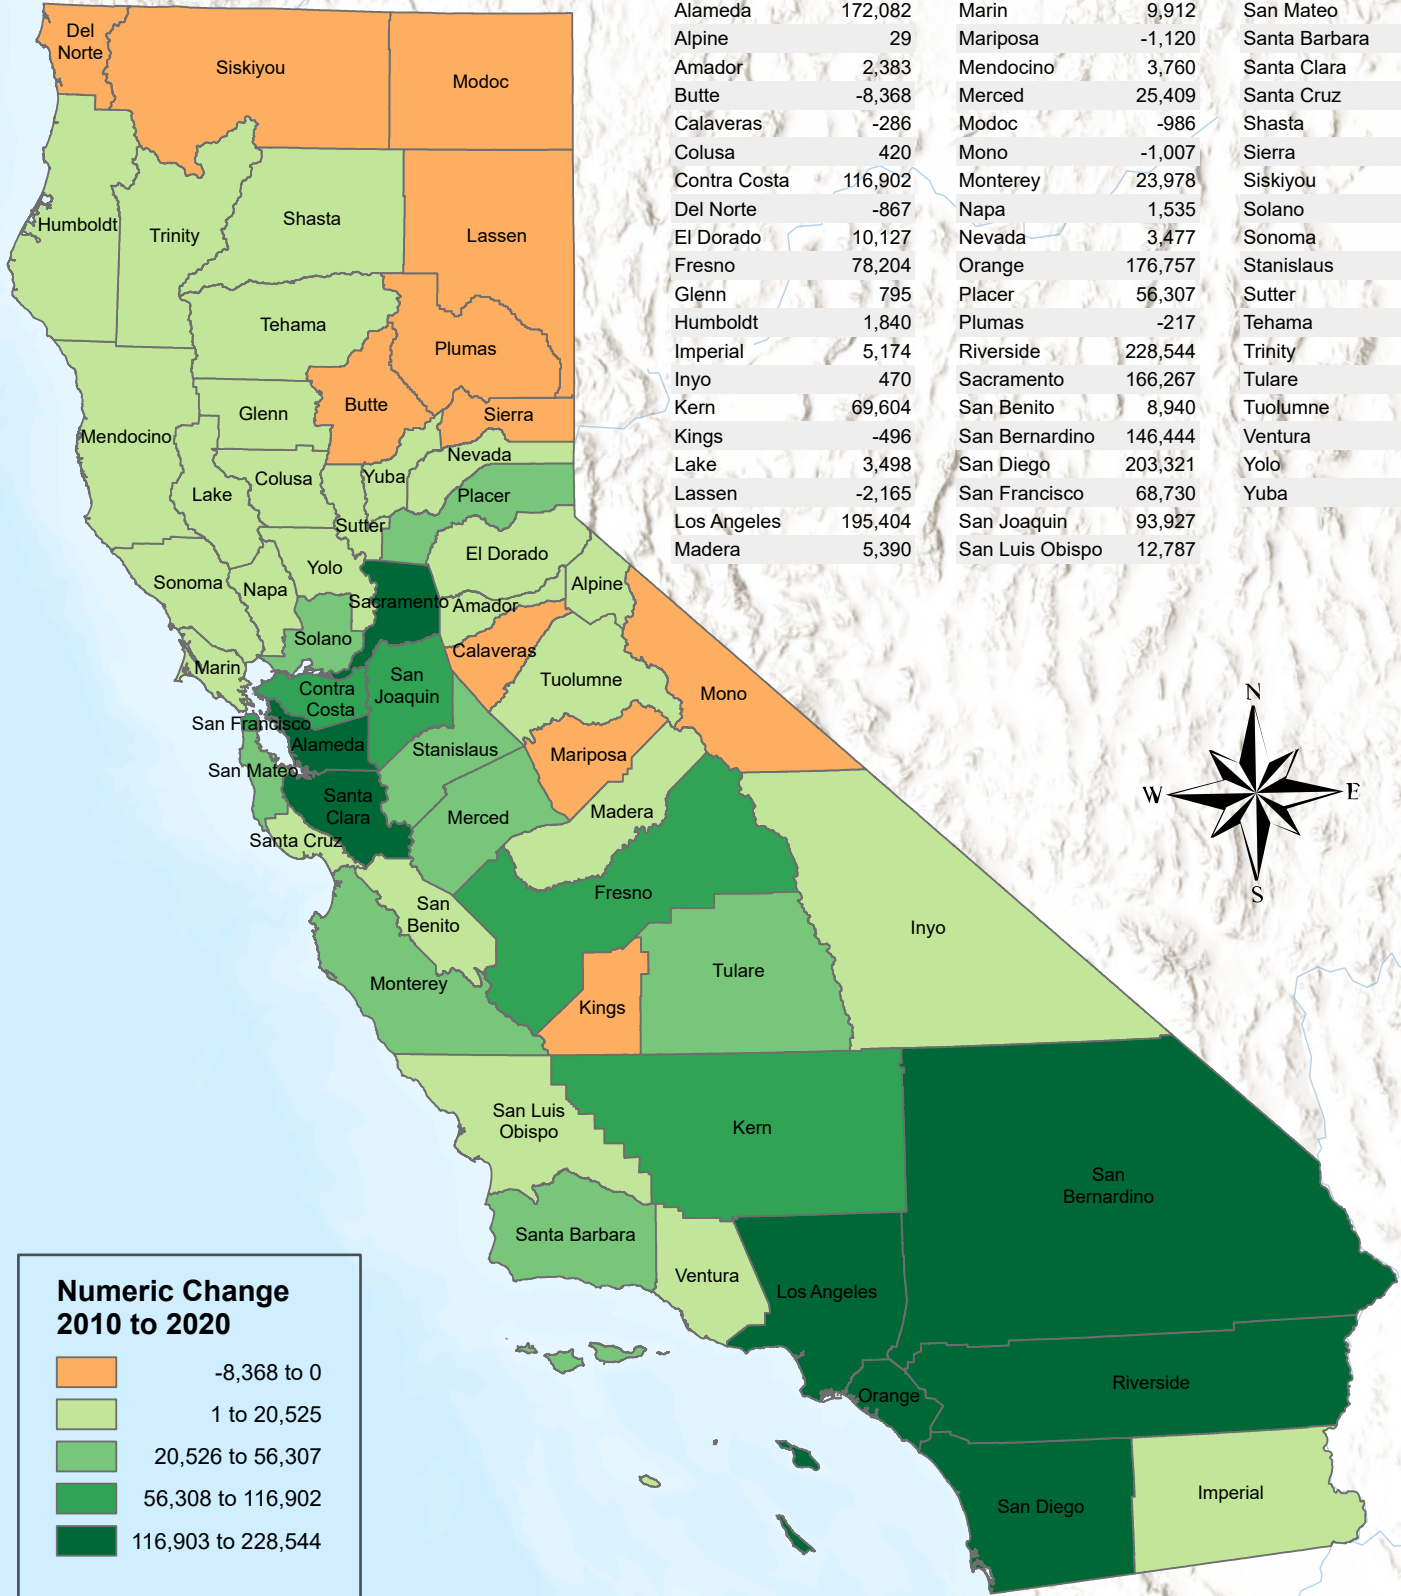

Population: Numeric Change By County California: 2010 to 2020

County	Num Chg	County	Num Chg	County	Num Chg
Alameda	172,082	Marin	9,912	San Mateo	45,991
Alpine	29	Mariposa	-1,120	Santa Barbara	24,334
Amador	2,383	Mendocino	3,760	Santa Clara	154,617
Butte	-8,368	Merced	25,409	Santa Cruz	8,479
Calaveras	-286	Modoc	-986	Shasta	4,932
Colusa	420	Mono	-1,007	Sierra	-4
Contra Costa	116,902	Monterey	23,978	Siskiyou	-824
Del Norte	-867	Napa	1,535	Solano	40,147
El Dorado	10,127	Nevada	3,477	Sonoma	4,985
Fresno	78,204	Orange	176,757	Stanislaus	38,425
Glenn	795	Placer	56,307	Sutter	4,896
Humboldt	1,840	Plumas	-217	Tehama	2,366
Imperial	5,174	Riverside	228,544	Trinity	2,326
Inyo	470	Sacramento	166,267	Tulare	30,938
Kern	69,604	San Benito	8,940	Tuolumne	255
Kings	-496	San Bernardino	146,444	Ventura	20,525
Lake	3,498	San Diego	203,321	Yolo	15,554
Lassen	-2,165	San Francisco	68,730	Yuba	9,420
Los Angeles	195,404	San Joaquin	93,927		
Madera	5,390	San Luis Obispo	12,787		

Esri, HERE, Garmin, FAO, NOAA, USGS, EPA, Esri, USGS

Source: U.S. Census Bureau, PL94-171. Map prepared by the California Department of Finance, Demographic Research Unit, 8/2021