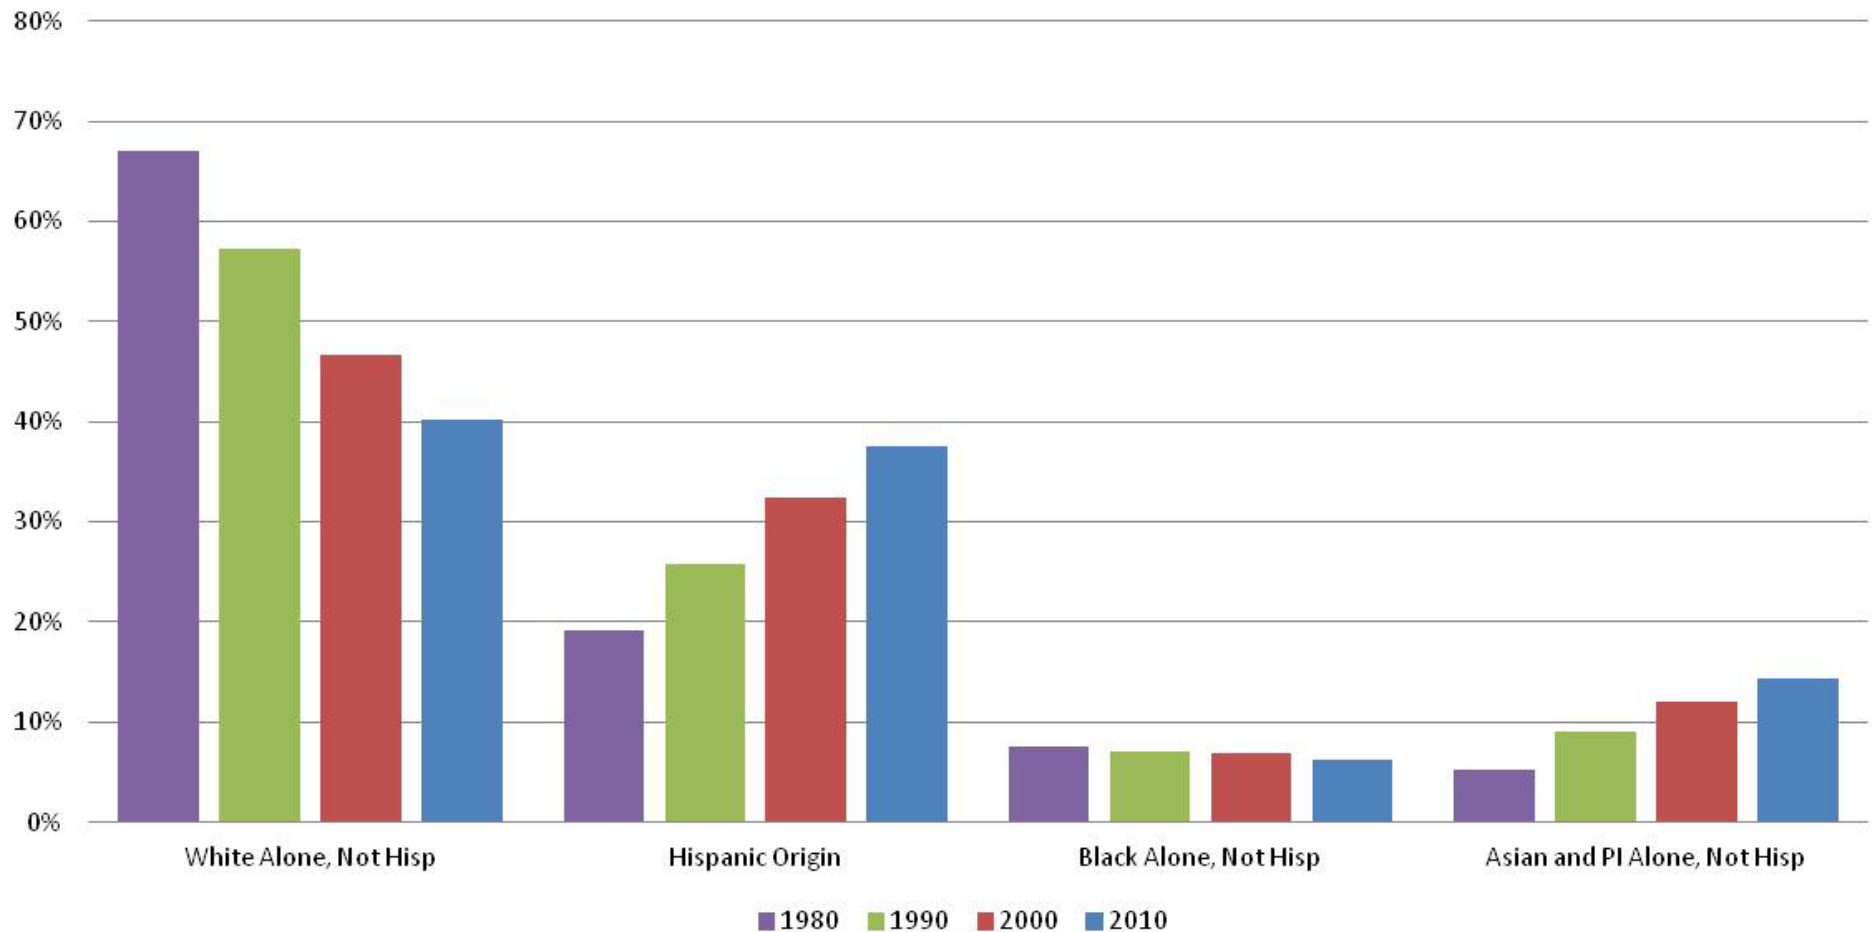

California Total Population and Percent of U.S. Population 1860 - 2010

Source: 1860 through 2010 Census of Population, U.S. Census Bureau

Chart prepared by: Demographic Research Unit, California Department of Finance, April 30, 2012

Race and Hispanic Origin by Percent of Total Population California, 1980-2010

Source: 1980 - 2010 Census of Population, U.S. Census Bureau, with adjustments in 2000 and 2010 to distribute multi-race to minority race groups.
Chart prepared by: Demographic Research Unit, California Department of Finance, April 25, 2012