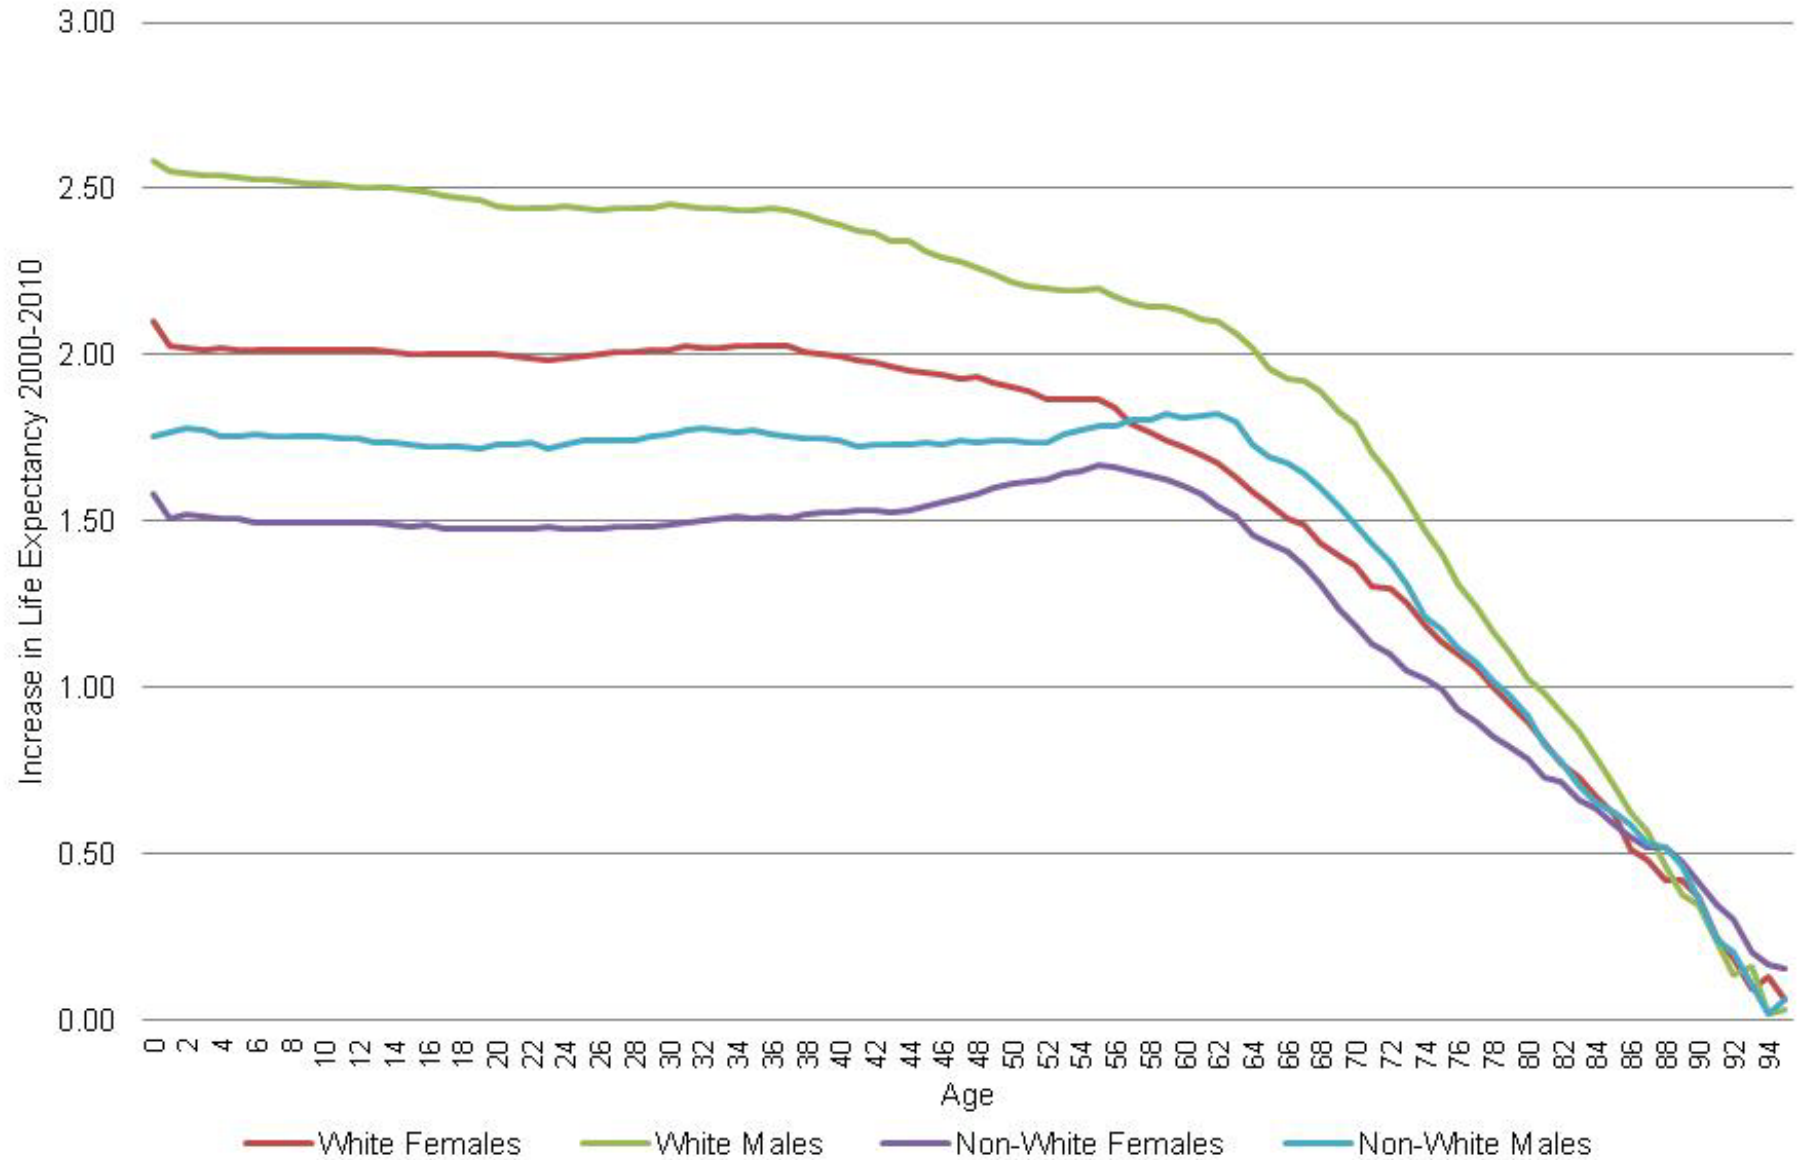

Change in Life Expectancy 2000 to 2010

Based on Deaths 2000 (1998-2000) and 2010 (2008-2010) provided by the CA Department of Public Health, Vital Statistics. Chart prepared by: Demographic Research Unit, California Department of Finance, May 7, 2012.