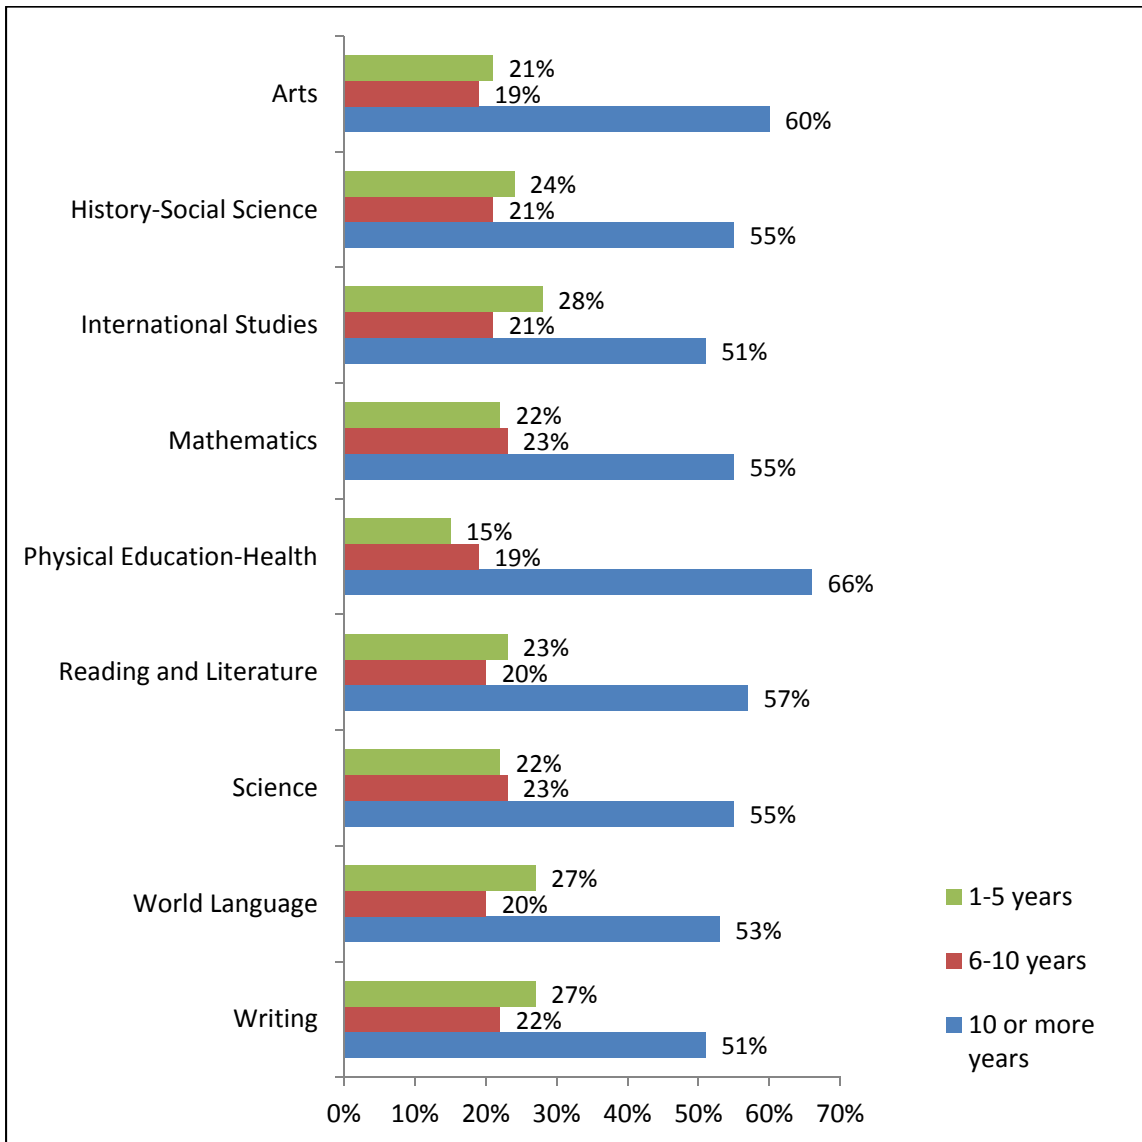

Figure 1. CSMP Teacher Participants' Total Years Teaching Experience, 2011-2015

Source: CSMP Information System, 2015

Additionally, a major focus of the subject matter projects is to foster the development of teacher leaders. Teacher leaders are individuals who are skilled in a discipline with requisite pedagogical skills, and who share their expertise with other teachers at all levels of experience through CSMP professional development programs.

Funds Expended

There is one statewide office and multiple sites for each of the subject areas. Table 2 shows, by subject area, a four-year summary of expenditures of State funds provided