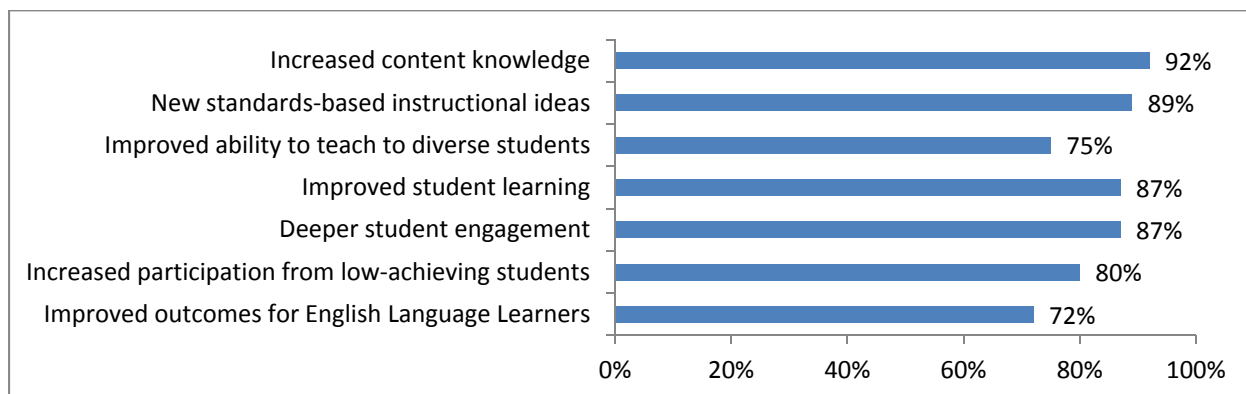

Table 3. CSMP Professional Development Programs Offered, 2011-2015

Project	Number of Contact Hours for Participants	Number of Programs	Average Hours per Program
Arts	10,632	570	18.65
History-Social Science	13,277	913	14.54
International Studies	8,857	590	15.01
Mathematics	30,895	1,784	17.32
Physical Education-Health	1,863	112	16.63
Reading and Literature	11,953	765	15.62
Science	12,497	769	16.25
World Language	6,275	359	17.48
Writing	39,585	2,469	16.03
TOTAL	135,834	8,331	16.30

Source: CSMP Information System, 2015

In a teacher survey conducted by SRI International in 2010, teachers reported (Figure 2) that their participation in CSMP increased their content knowledge (92%), provided them with new standards-based instructional ideas (89%), and improved their ability to teach to diverse students (75%). In addition, participants reported that CSMP professional development would help to improve their students' learning (87%), deepen students' engagement (87%), increase the participation of low-achieving students (80%), and contribute to improved outcomes for English Language Learners (72%).⁹

Figure 2. CSMP Outcomes Reported by Teacher Participants, 2010-11

Source: SRI International, Evaluation of the California Subject Matter Project, CSMP Pilot Survey 2010-11

These data were further corroborated by a CSMP-conducted participant survey administered in 2014, in which 85% of respondents rated the quality of CSMP professional development as being “significantly better” (69%) or “somewhat better” (16%) than other professional development activities in which they had participated.¹⁰

⁹ Percentages represent a composite measure of “Moderate extent” and “Great extent,” the two highest measures on a 4-point Likert scale used to assess respondents’ attitudes.

¹⁰ Source: CSMP Participant Survey.