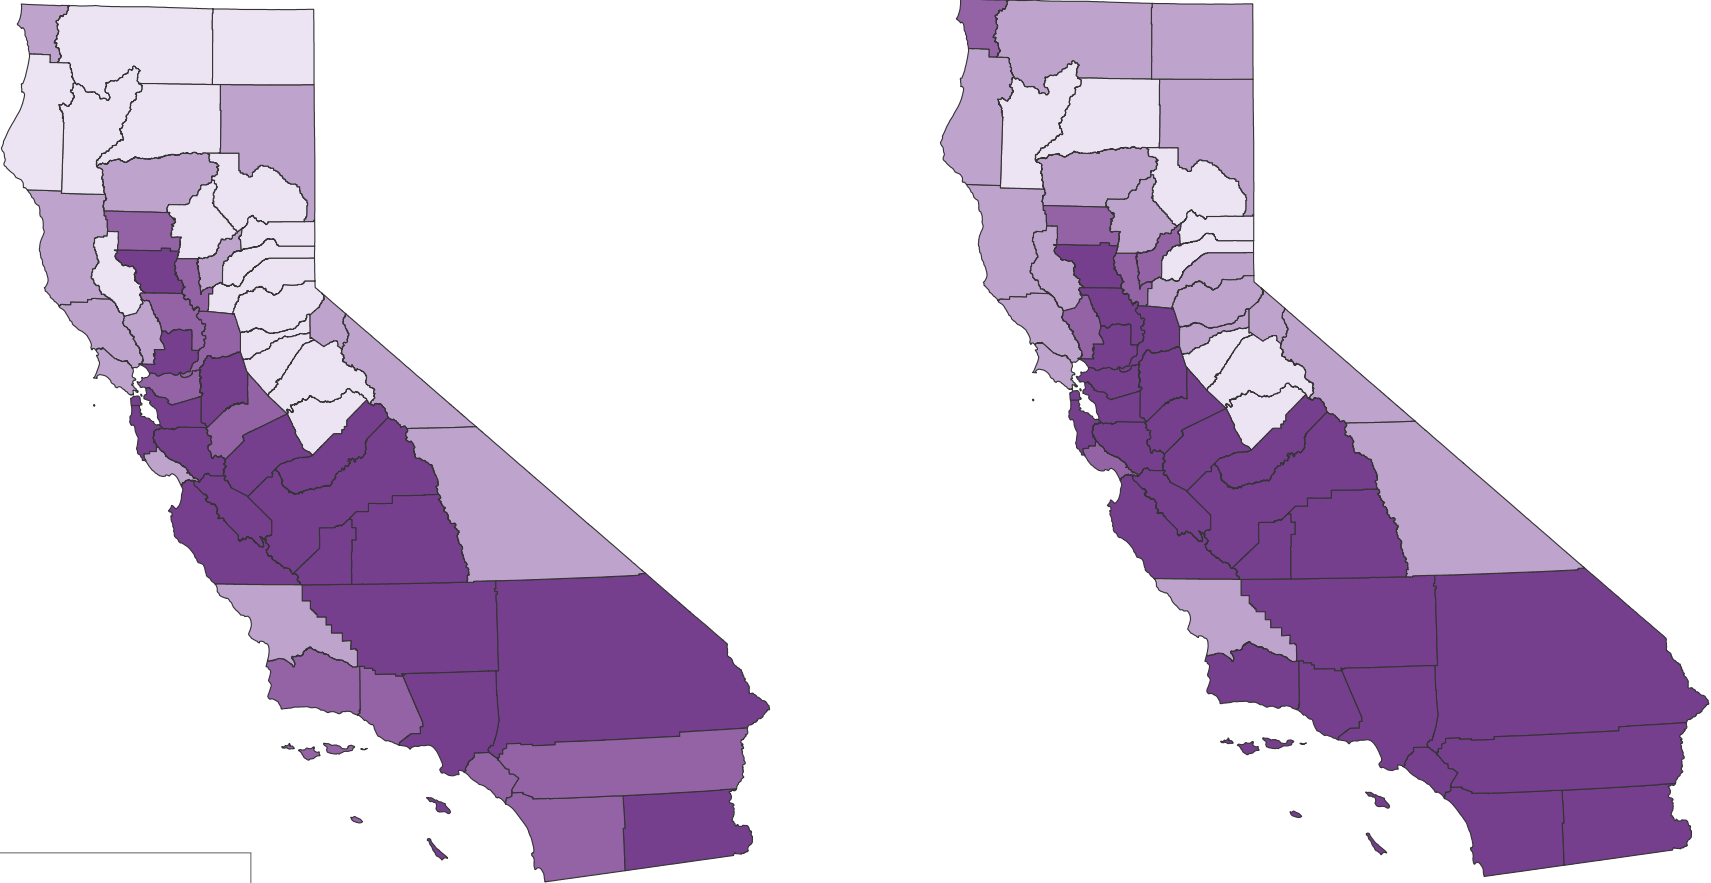

Nonwhite* Population Percentage by County California: 2000 & 2010

2000

2010

**Percent of Population
Nonwhite 2000 & 2010**

- 9.7% to 19.9%
- 20.0% to 34.9%
- 35.0% to 49.9%
- 50.0% to 86.3%

* Excludes White Non-Hispanic Population

Source: U.S. Census Bureau, PL94-171. Map prepared by the California Department of Finance, Demographic Research Unit, 3/2011.