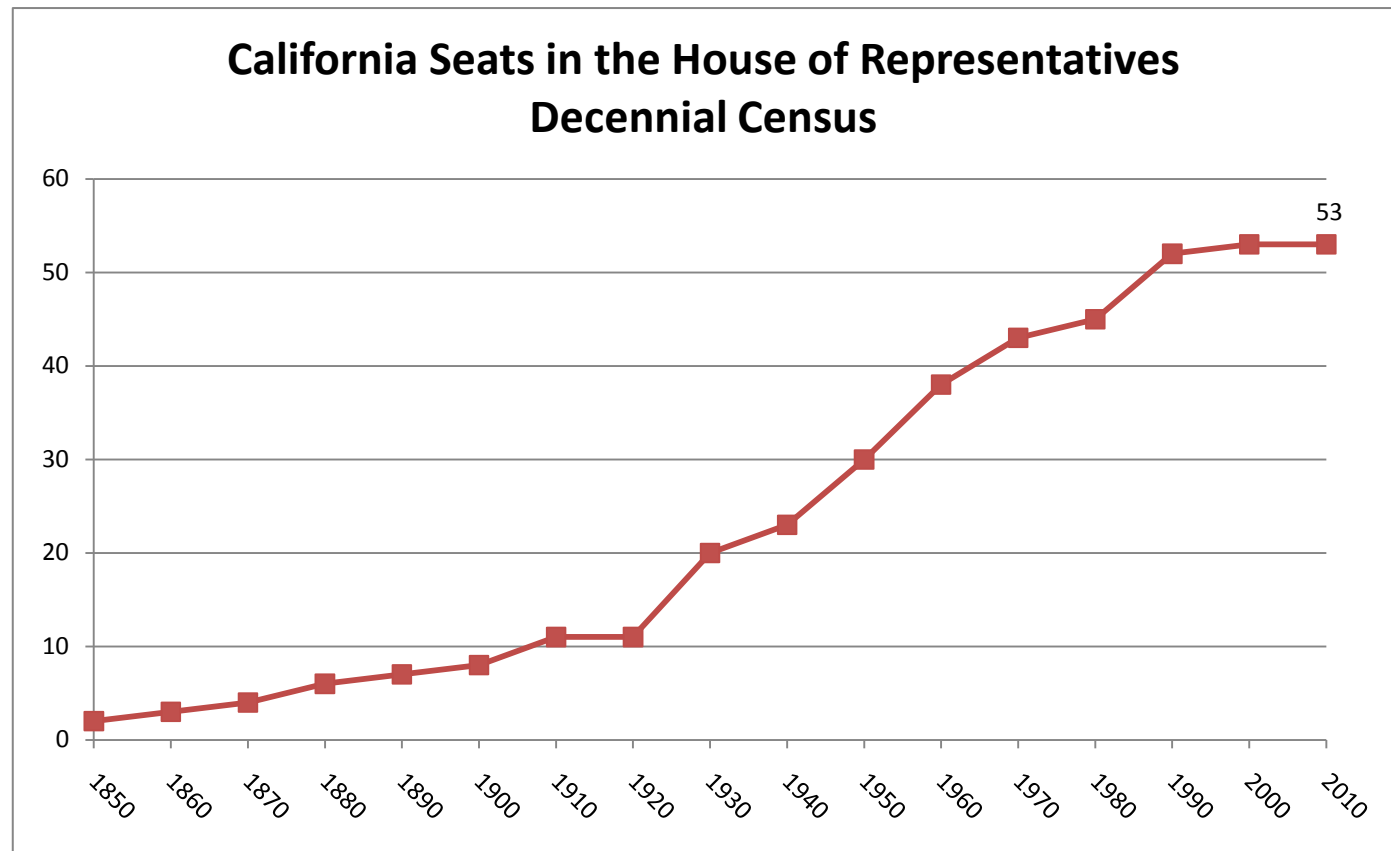

State of California Total Population, 1850 to 2010

Source: US Census Bureau

For additional information, go to <http://2010.census.gov/news/press-kits/apportionment/apport.html>

Census year	Total population
1850	92,597
1860	379,994
1870	560,247
1880	864,694
1890	1,213,398
1900	1,485,053
1910	2,377,549
1920	3,426,861
1930	5,677,251
1940	6,907,387
1950	10,586,223
1960	15,717,204
1970	19,953,134
1980	23,667,902
1990	29,760,021
2000	33,871,648
2010	37,253,956

Census year	Number of Seats
1850	2
1860	3
1870	4
1880	6
1890	7
1900	8
1910	11
1920	11
1930	20
1940	23
1950	30
1960	38
1970	43
1980	45
1990	52
2000	53
2010	53

Prepared by:
California State Data Center
Department of Finance
Demographic Research Unit
(916) 323-4086