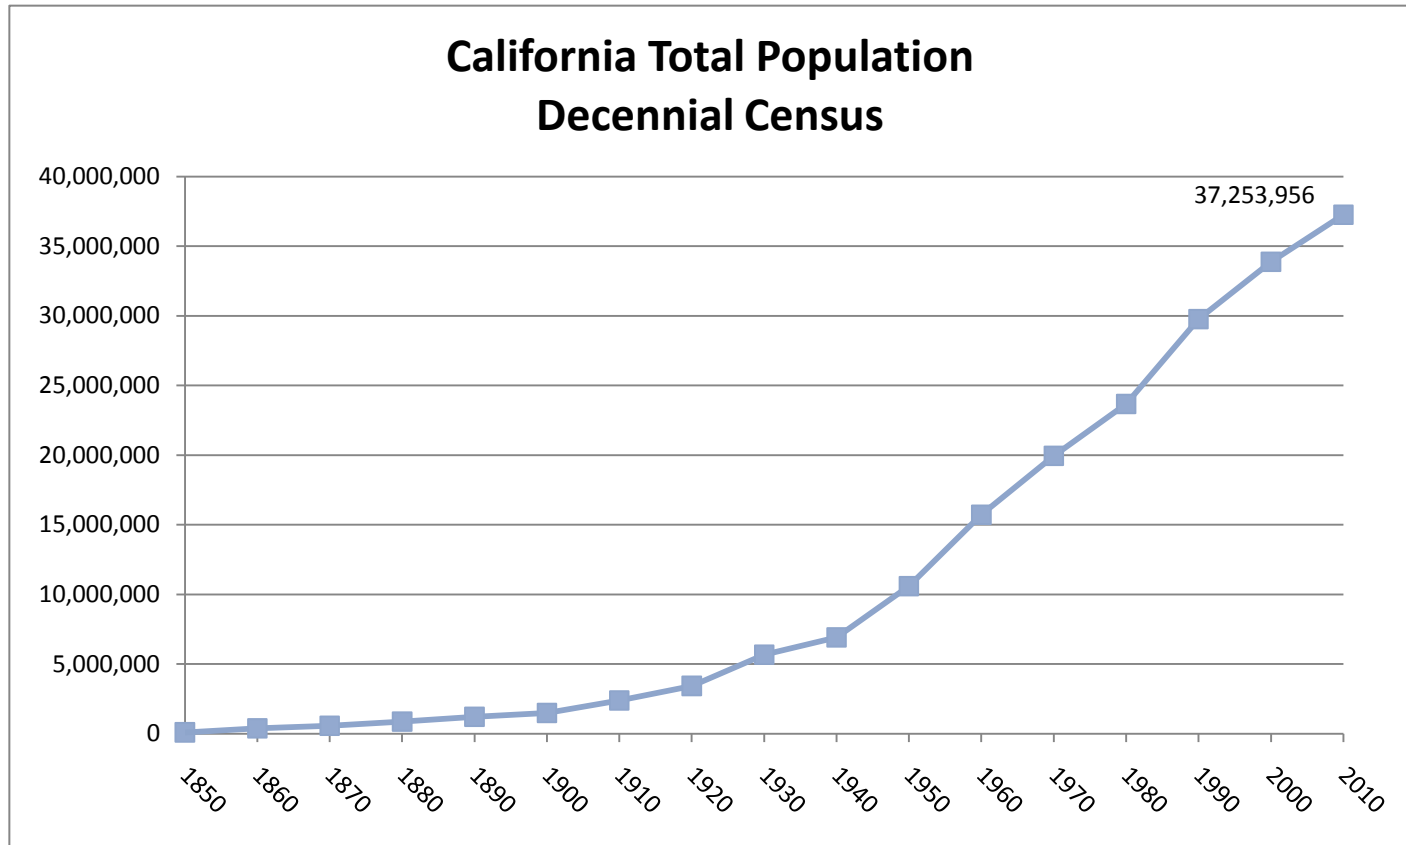

State of California Total Population, 1850 to 2010

Source: US Census Bureau

For additional information, go to <http://2010.census.gov/news/press-kits/apportionment/apport.html>

Census year	Total population
1850	92,597
1860	379,994
1870	560,247
1880	864,694
1890	1,213,398
1900	1,485,053
1910	2,377,549
1920	3,426,861
1930	5,677,251
1940	6,907,387
1950	10,586,223
1960	15,717,204
1970	19,953,134
1980	23,667,902
1990	29,760,021
2000	33,871,648
2010	37,253,956